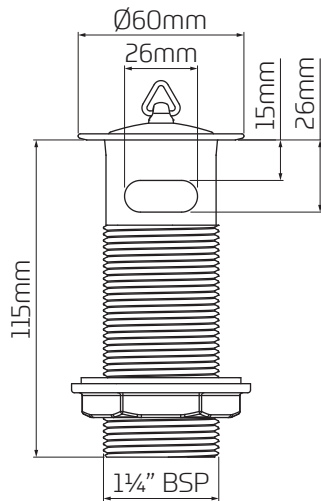

### Features

- ~ Chrome plated
- ~ 2 x plugs included
- ~ 2 x back nuts included; chrome plated brass and nylon
- ~ Sealing washer included.

### Dimensional Data

### Technical Data

Connection Size	1¼" BSP
Fixing Type	Back nut (Chrome plated brass, Nylon)
Plug Colour	Black
Finish	Chrome
Product Code	332344